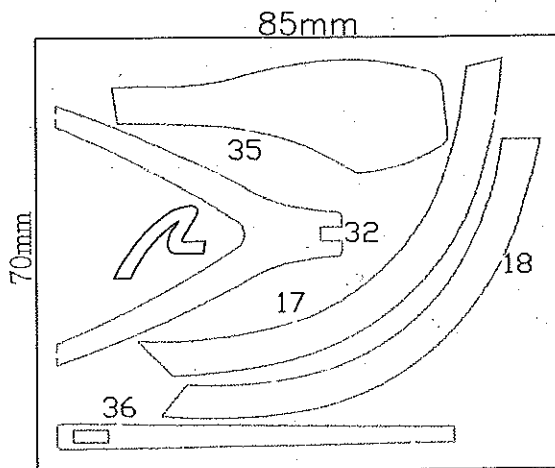

HIGH TECH CUT

by ARTESANIA LATINA

19018-0

Tablero(plywood) 4mm

19018-1

(cherry wood) 1.5mm

19018-2

Tilo(basswood) 1.5mm

19018-3

(cherry wood) 3mm

19018-4

Tilo(basswood) 3mm