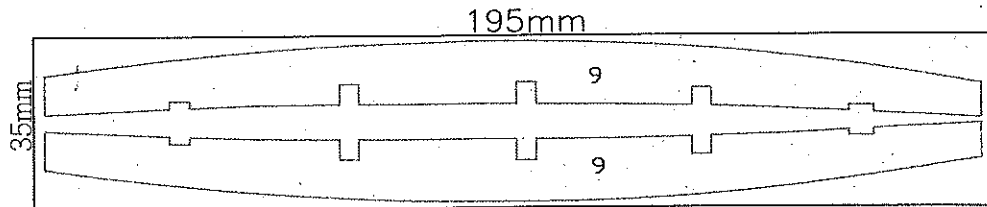

HIGH TECH CUT

by ARTESANIA LATINA

19018-0

Tablero(plywood) 4mm

19018-1

(cherry wood) 1.5mm

19018-2

Tilo(basswood) 1.5mm

19018-3

(cherry wood) 3mm

19018-4

Tilo(basswood) 3mm