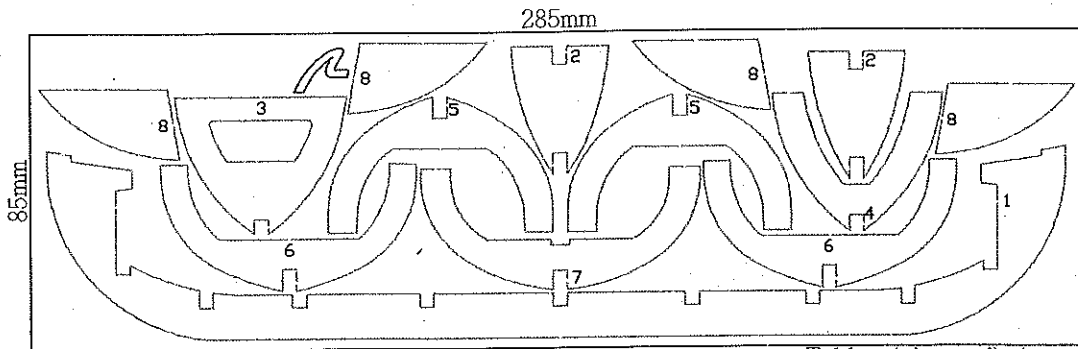

HIGH TECH CUT

by ARTESANIA LATINA

19018-0

Tablero(plywood) 4mm

19018-1

(cherry wood) 1.5mm

19018-2

Tilo(basswood) 1.5mm

19018-3

(cherry wood) 3mm

19018-4

Tilo(basswood) 3mm