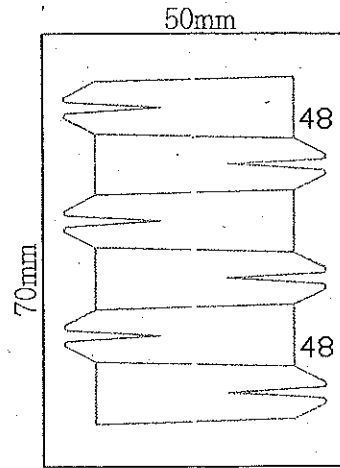

HIGH TECH CUT

by ARTESANIA LATINA

19018-0

Tablero(plywood) 4mm

19018-1

(cherry wood) 1.5mm

19018-2

Tilo(basswood) 1.5mm

19018-3

(cherry wood) 3mm

19018-4

Tilo(basswood) 3mm